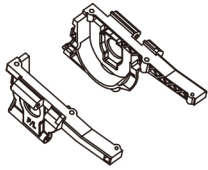

EXPLODED VIEW

Pay attention to the picture below.
Assemble in this way,
The body clip will not loose when Running.

BS810-001 Tire Unit 2pcs

BS810-002 Fr/Rr Bumper Unit

BS810-003 Shock Absorber Unit 2pcs

BS810-004 Upper Arm Unit

BS810-005 Brace Unit

BS810-006 Brace Mount

BS810-007 Rim Hub With Pin 4pcs

BS810-008 Steering Arm/C Hubs Unit 2pcs

BS810-009 Transverse Drive Shaft Set 2pcs

BS810-010 Lower Suspension Arm 2pcs

BS810-011 Left/Right Bracket

BS810-012 Diff Gear Box Unit

BS810-013 Fr.Center Drive Shaft

BS810-014 Chassis Bracket Unit

BS810-015 Steering linkage Set 2pcs

BS810-016 Steering Saver Unit

BS810-017 ESC Cover

BS810-018 Servo Unit

BS810-019 Left Battery Box

BS810-020 Right Battery Box

BS810-021 Upper Desk

BS810-022 Spur Gear Unit

BS810-023 Rr.Center Drive Shaft

BS810-025 Left/Right Bracket

BS810-026 Center Differential Unit

BS810-027 Rear fixed linkage set 2pcs