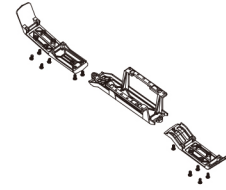

EXPLODED VIEW

Pay attention to the picture below.
Assemble in this way,
The body clip will not loose when Running.

BS810-001 Tire Unit 2pcs

BS810-002 Fr/Rr Bumper Unit

BS810-003 Shock Absorber Unit 2pcs

BS810-004 Upper Arm Unit

BS810-005 Brace Unit

BS810-006 Brace Mount

BS810-007 Rim Hub With Pin 4pcs

BS810-008 Steering Arm/C Hubs Unit 2pcs

BS810-009 Transverse Drive Shaft Set 2pcs

BS810-010 Lower Suspension Arm 2pcs

BS810-011 Left/Right Bracket

BS810-012 Diff Gear Box Unit

BS810-013 Fr.Center Drive Shaft

BS810-014 Chassis Bracket Unit

BS810-015 Steering linkage Set 2pcs

BS810-016 Steering Saver Unit

BS810-017 ESC Cover

BS810-018 Servo Unit

BS810-019 Left Battery Box