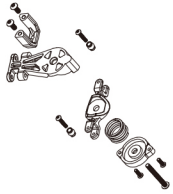

EXPLODED VIEW

Pay attention to the picture below.
Assemble in this way,
The body clip will not loose when Running.

BS810-001 Tire Unit 2pcs

BS810-002 Fr/Rr Bumper Unit

BS810-003 Shock Absorber Unit 2pcs

BS810-004 Upper Arm Unit

BS810-005 Brace Unit

BS810-006 Brace Mount

BS810-007 Rim Hub With Pin 4pcs

BS810-008 Steering Arm/C Hubs Unit 2pcs

BS810-009 Transverse Drive Shaft Set 2pcs

BS810-010 Lower Suspension Arm 2pcs

BS810-011 Left/Right Bracket

BS810-012 Diff Gear Box Unit

BS810-013 Fr.Center Drive Shaft

BS810-014 Chassis Bracket Unit

BS810-015 Steering linkage Set 2pcs

BS810-016 Steering Saver Unit

BS810-017 ESC Cover

BS810-018 Servo Unit

BS810-019 Left Battery Box

BS810-020 Right Battery Box

BS810-021 Upper Desk

BS810-022 Spur Gear Unit

BS810-023 Rr.Center Drive Shaft

BS810-025 Left/Right Bracket

BS810-026 Center Differential Unit

BS810-027 Rear fixed linkage set 2pcs