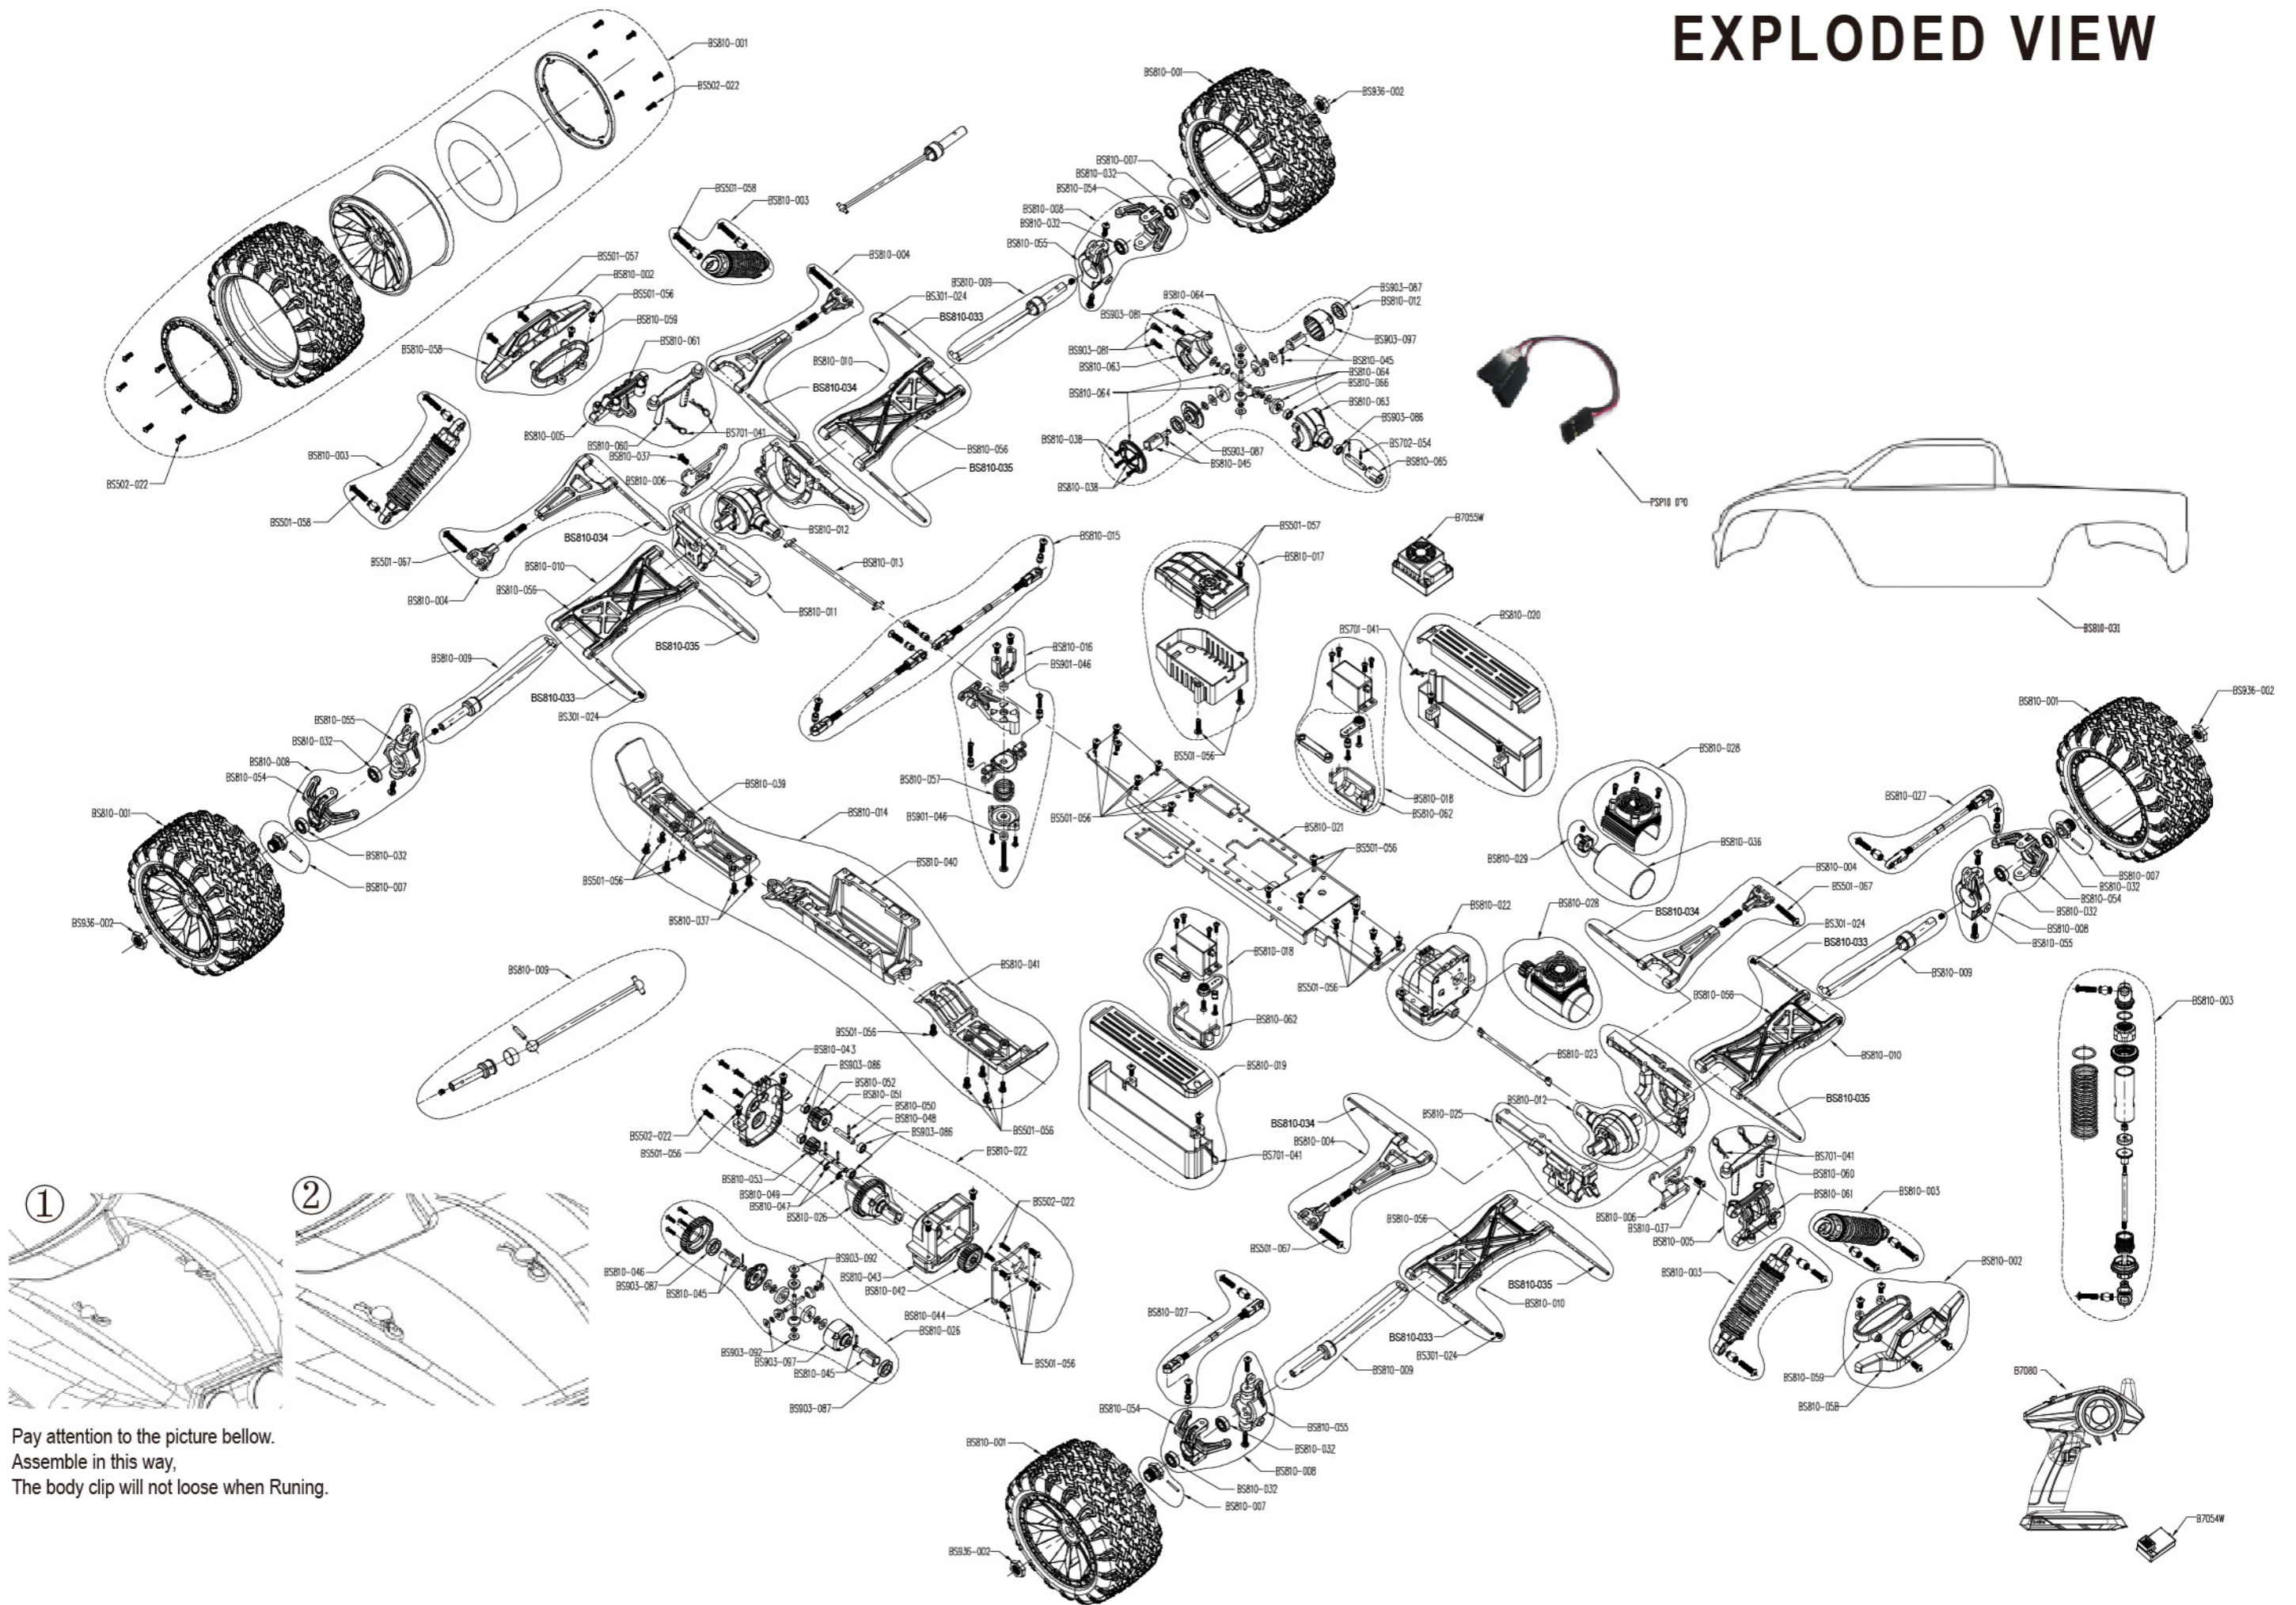

EXPLODED VIEW

Pay attention to the picture below.
Assemble in this way,
The body clip will not loose when Running.

BS810-001 Tire Unit 2pcs

BS810-002 Fr/Rr Bumper Unit

BS810-003 Shock Absorber Unit 2pcs

BS810-004 Upper Arm Unit

BS810-005 Brace Unit

BS810-006 Brace Mount

BS810-007 Rim Hub With Pin 4pcs

BS810-008 Steering Arm/C Hubs Unit 2pcs

BS810-009 Transverse Drive Shaft Set 2pcs

BS810-010 Lower Suspension Arm 2pcs

BS810-011 Left/Right Bracket

BS810-012 Diff Gear Box Unit

BS810-013 Fr.Center Drive Shaft

BS810-014 Chassis Bracket Unit

BS810-015 Steering linkage Set 2pcs

BS810-016 Steering Saver Unit

BS810-017 ESC Cover

BS810-018 Servo Unit

BS810-019 Left Battery Box

BS810-028 Motor Unit

BS810-029 Motor Gear

BS810-030 Servo Connecting Wire

BS810-031 Body Shell

BS810-032 Ball Bearing $\phi 8 \times \phi 16 \times 5$ 2pcs

BS810-033 pin($\phi 3 \times 56$) 5pcs

BS810-034 pin($\phi 3 \times 70$) 5pcs