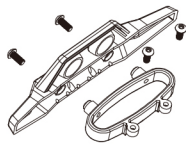

EXPLODED VIEW

Pay attention to the picture below.
Assemble in this way,
The body clip will not loose when Running.

BS810-001 Tire Unit 2pcs

BS810-002 Fr/Rr Bumper Unit

BS810-003 Shock Absorber Unit 2pcs

BS810-004 Upper Arm Unit

BS810-005 Brace Unit

BS810-006 Brace Mount

BS810-007 Rim Hub With Pin 4pcs

BS810-008 Steering Arm/C Hubs Unit 2pcs

BS810-009 Transverse Drive Shaft Set 2pcs

BS810-010 Lower Suspension Arm 2pcs

BS810-011 Left/Right Bracket