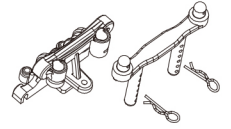

EXPLODED VIEW

Pay attention to the picture below.
Assemble in this way,
The body clip will not loose when Running.

BS810-001 Tire Unit 2pcs

BS810-002 Fr/Rr Bumper Unit

BS810-003 Shock Absorber Unit 2pcs

BS810-004 Upper Arm Unit

BS810-005 Brace Unit

BS810-006 Brace Mount

BS810-007 Rim Hub With Pin 4pcs

BS810-008 Steering Arm/C Hubs Unit 2pcs

BS810-009 Transverse Drive Shaft Set 2pcs

BS810-010 Lower Suspension Arm 2pcs

BS810-011 Left/Right Bracket